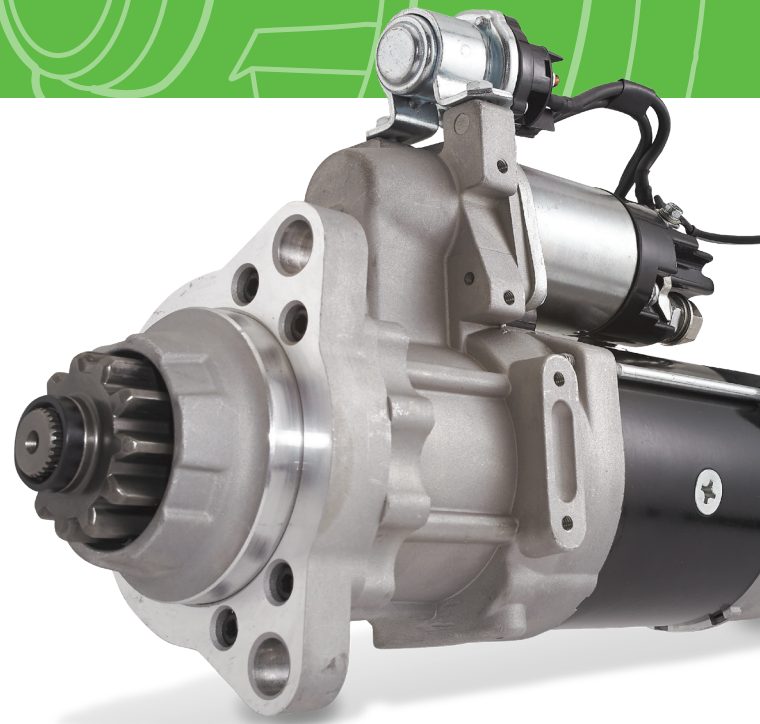

# HEAVY DUTY STARTER

## PowerEdge™ 39PE Gear Reduction Starter

### Performance. Quality. Competitively Priced.

A commercial truck is the ultimate work tool. Its role is to perform a task, be productive and in the end, help companies make a profit. For that to all happen, first it has to start! That's where the PowerEdge™ 39PE starter gives you the edge. PowerEdge starters benefit from over 70 years of engineering and manufacturing experience supplying auto and truck makers with electrical components. So, the next time you need a new starter, choose the PowerEdge 39PE – it's the right choice.

- Competitively priced and more durable compared with other brands.
- Rugged design and powerful performance.
- Every unit tested to meet factory-original performance.
- Over Crank Protection (OCP) constantly monitors the internal temperature and prevents thermal damage to the starter.
- Integral Magnetic Switch (IMS) reduces voltage drop and ensures the solenoid receives maximum voltage under all starting conditions.
- 100 percent new units. Not rebuilt. No core charge.
- One-year/unlimited miles warranty.