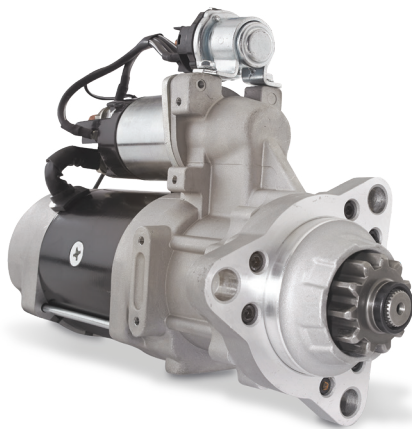

39PE HEAVY DUTY STARTER INTERCHANGE

COMPETITOR PART NO.	POWEREDGE PART NO.
DELCO-REMY	
8200287	282-0104
8300008	282-0104
8200289	282-0105
8300009	282-0105
8200290	282-0106
8300009	282-0106
8200291	282-0107
8300004	282-0107
8200308	282-0108
61003201	282-0108
8200433	282-0109
8200434	282-0110
8300084	282-0110
8200468	282-0111
8300059	282-0111
8200469	282-0112
8300061	282-0112
8200817	282-0113
8200433	282-0113
61000704	282-0114
8200742	282-0115
8200308	282-0115

COMPETITOR PART NO.	POWEREDGE PART NO.
DIXIE	
201-39116	282-0104
201-39113	282-0105
201-39114	282-0106
201-39119	282-0107
201-39121	282-0108
201-39123	282-0109
201-39122	282-0110
201-39115	282-0111
201-39118	282-0112
201-39112	282-0113
TS-1871	282-0114
201-39114	282-0115
LEECE NEVILLE	
M110604	282-0104
M110615	282-0105
M110615	282-0106
M110615	282-0108
M105602	282-0109
M125600	282-0110
M105352	282-0111
M110606	282-0113

COMPETITOR PART NO.	POWEREDGE PART NO.
LESTER	
6910	282-0104
6824	282-0105
6912	282-0106
6914	282-0107
6924	282-0108
6907	282-0109
6919	282-0110
6872	282-0111
6907	282-0112
6907	282-0113
34010	282-0114
WILSON	
91-01-4710	282-0104
91-01-4712	282-0105
91-01-4713	282-0106
91-01-4714	282-0107
91-01-4759	282-0108
91-01-4760N	282-0109
91-01-4761N	282-0110
91-01-4786	282-0111
91-01-4760	282-0112
91-01-4760	282-0113

POWEREDGE™

DENSO Products and Services Americas, Inc.
3900 Via Oro Avenue, Long Beach CA 90810
PowerEdgeProducts.com