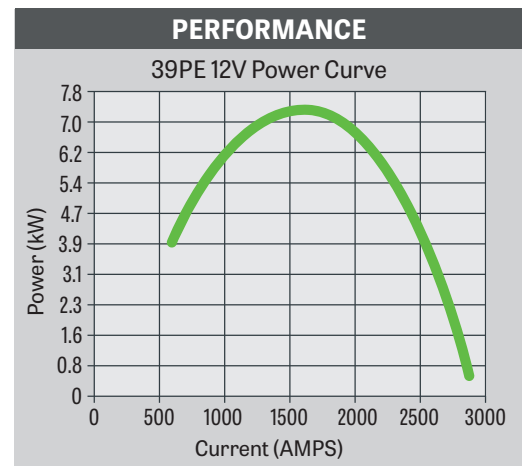

SPECIFICATIONS	
Engine Size	12V up to 16 liters
Rotation	Clockwise
Mounting	SAE # 3
Pinion Data	11 Tooth, 6-8 Pitch, 12 Tooth, 8-10 Pitch, 12 Tooth, Mod 3-metric
Output	12V peak at 7.3 kW